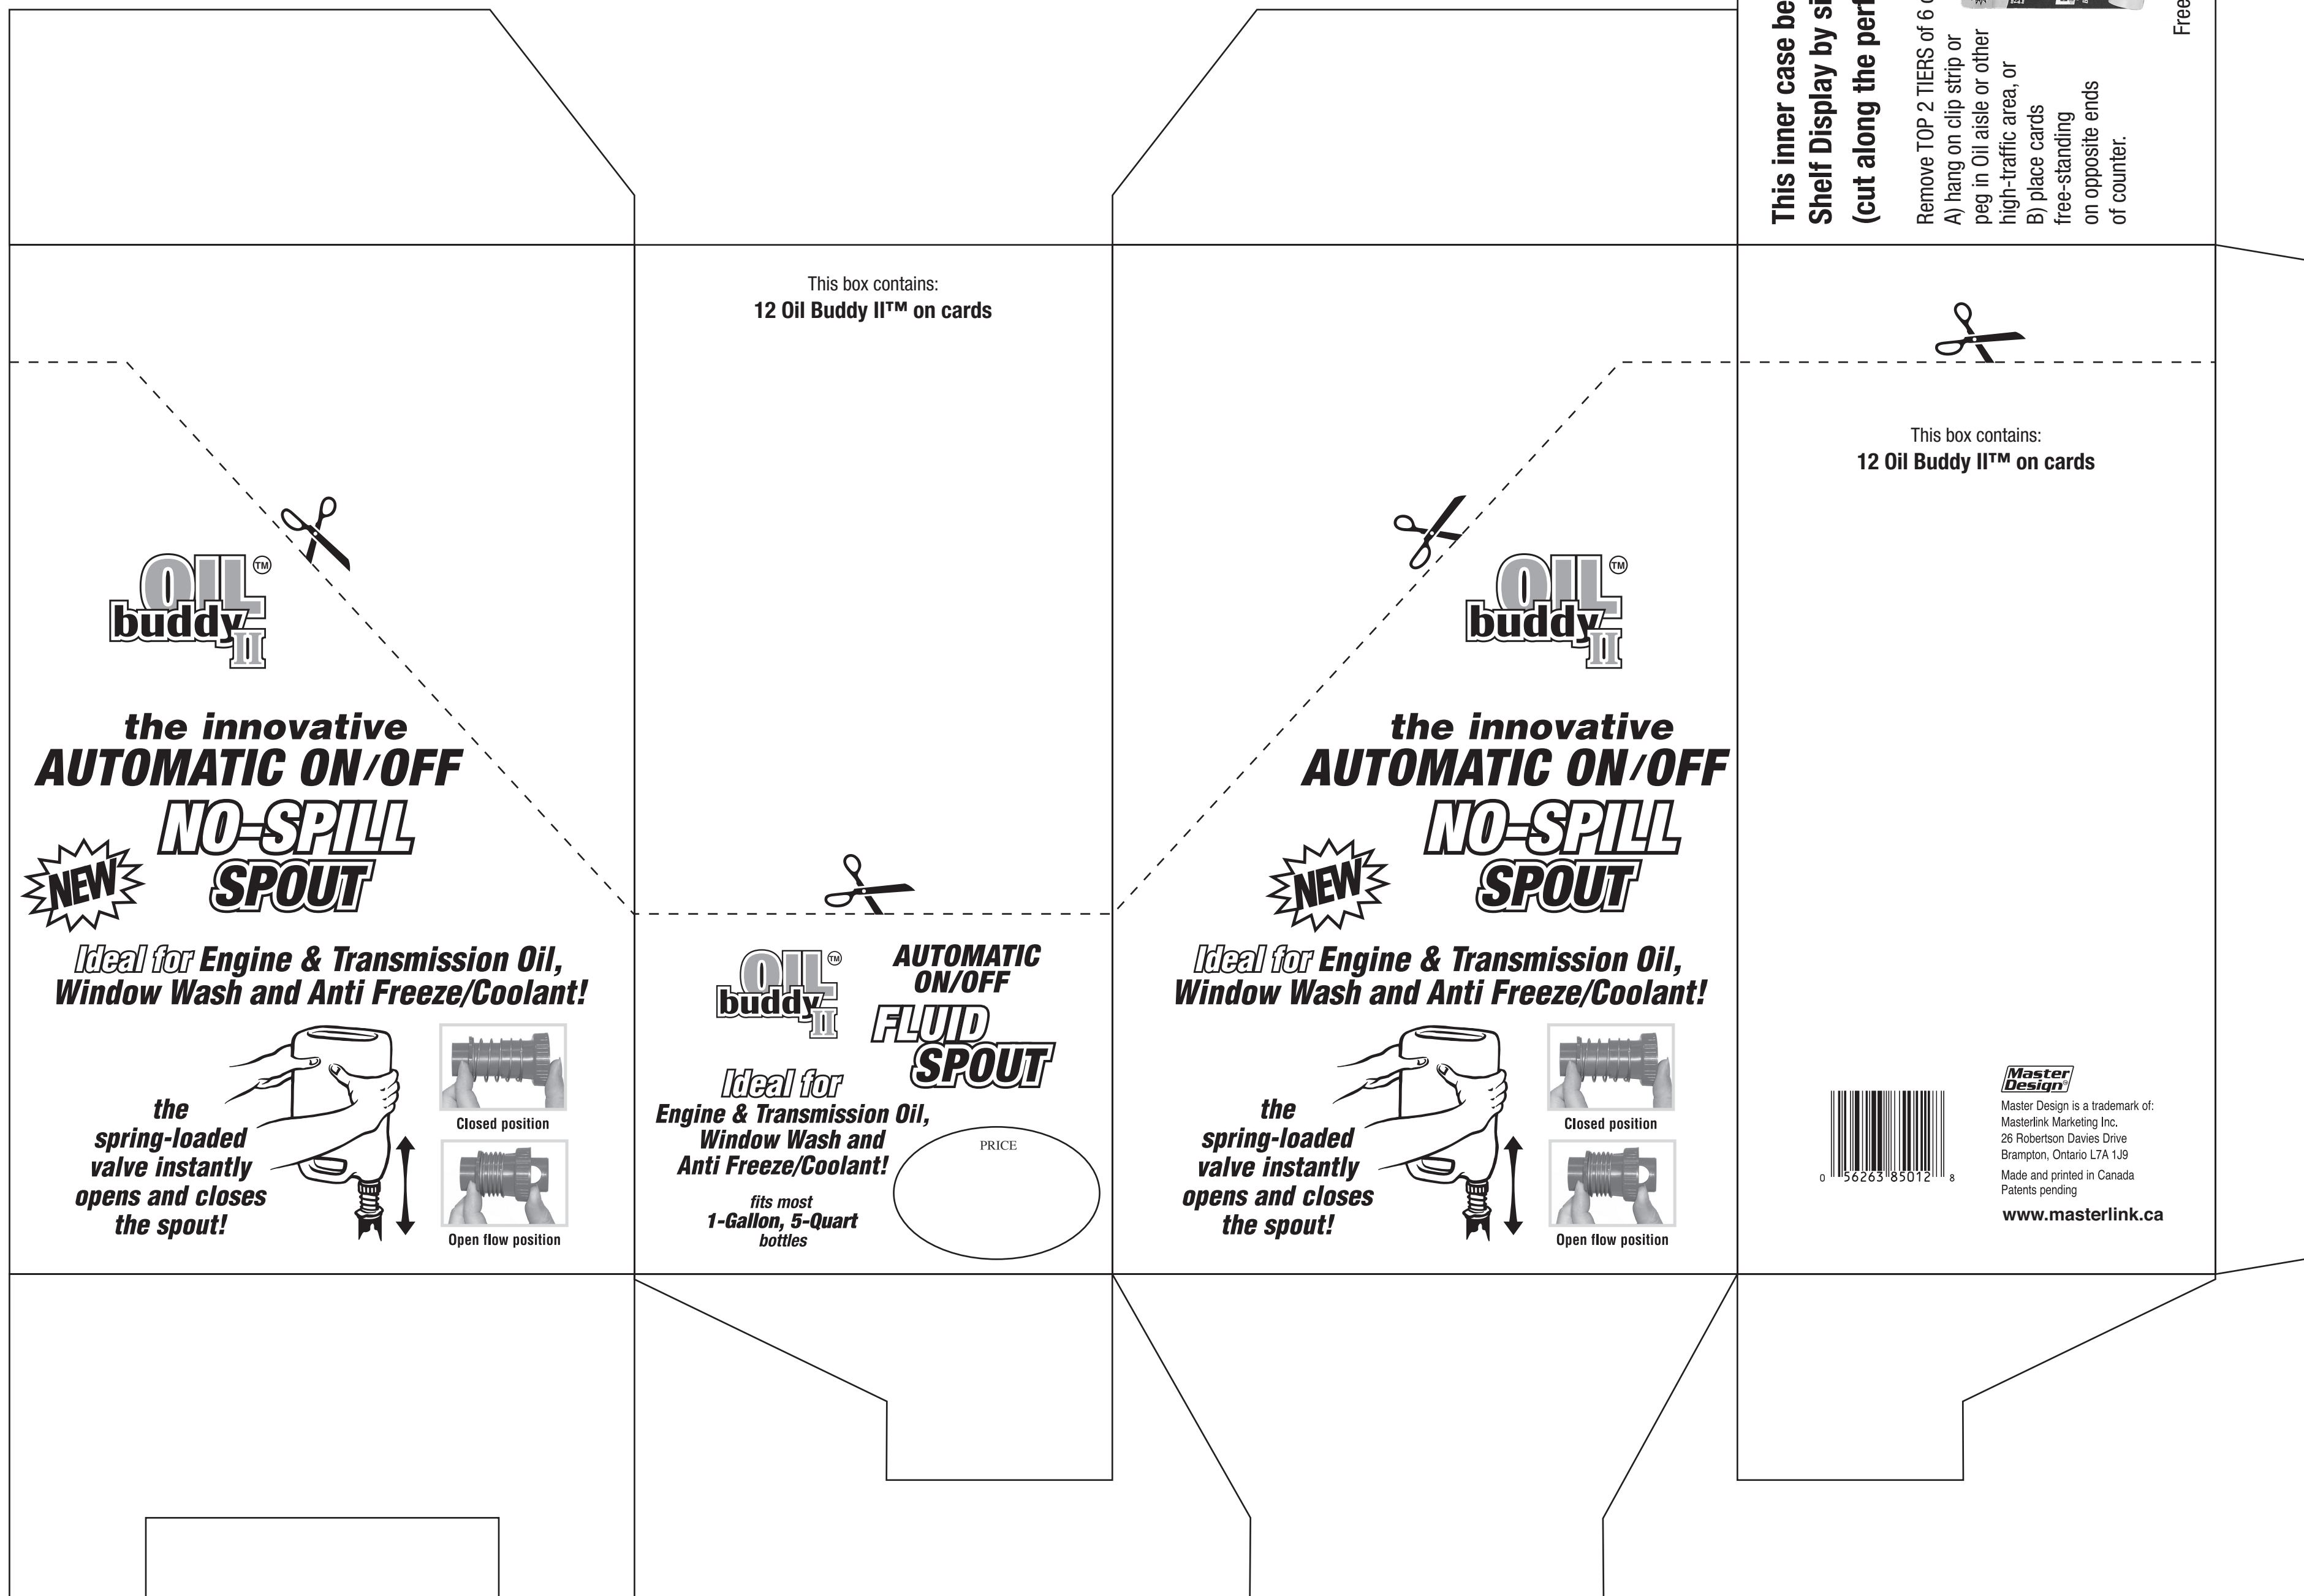

**NOTE TO PRINTER:**  
**Print 1 color, one side:**  
**Blue PMS 293**

- Do not print outline of box (delete outline prior to making plate).
- Do not use outline as die cut template.

**This inner case becomes a Counter or Shelf Display by simply removing the top (cut along the perforated line)**

Remove TOP 2 TIERS of 6 carded spouts and  
 A) hang on clip strip or other peg in Oil aisle or other high-traffic area, or  
 B) place cards free-standing on opposite ends of counter.

Free-standing cards

6 cards in display box

This box contains:  
**12 Oil Buddy II™ on cards**

Master Design is a trademark of:  
 Masterlink Marketing Inc.  
 26 Robertson Davies Drive  
 Brampton, Ontario L7A 1J9  
 Made and printed in Canada  
 Patents pending